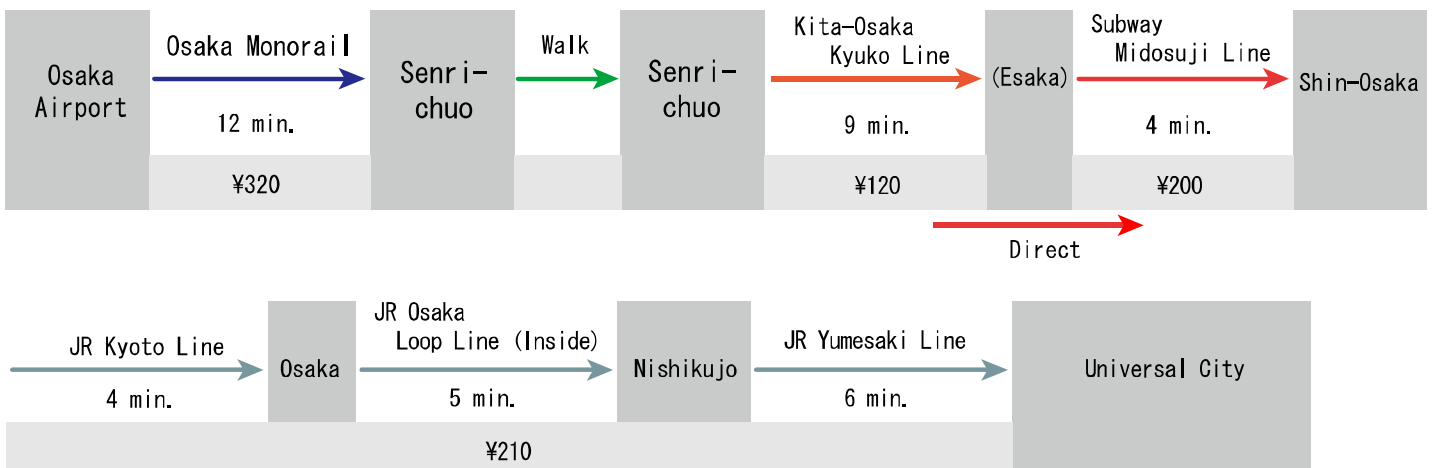

To USJ Universal City

Route 1 : Hankyu Line

Required Time: Approx. 1hour. Fare: ¥590

Route 2 : Subway

Required Time: Approx. 1hour 20 min. Fare: ¥850

* Fares are valid as of 03/19/2007. Fares are subject to change.