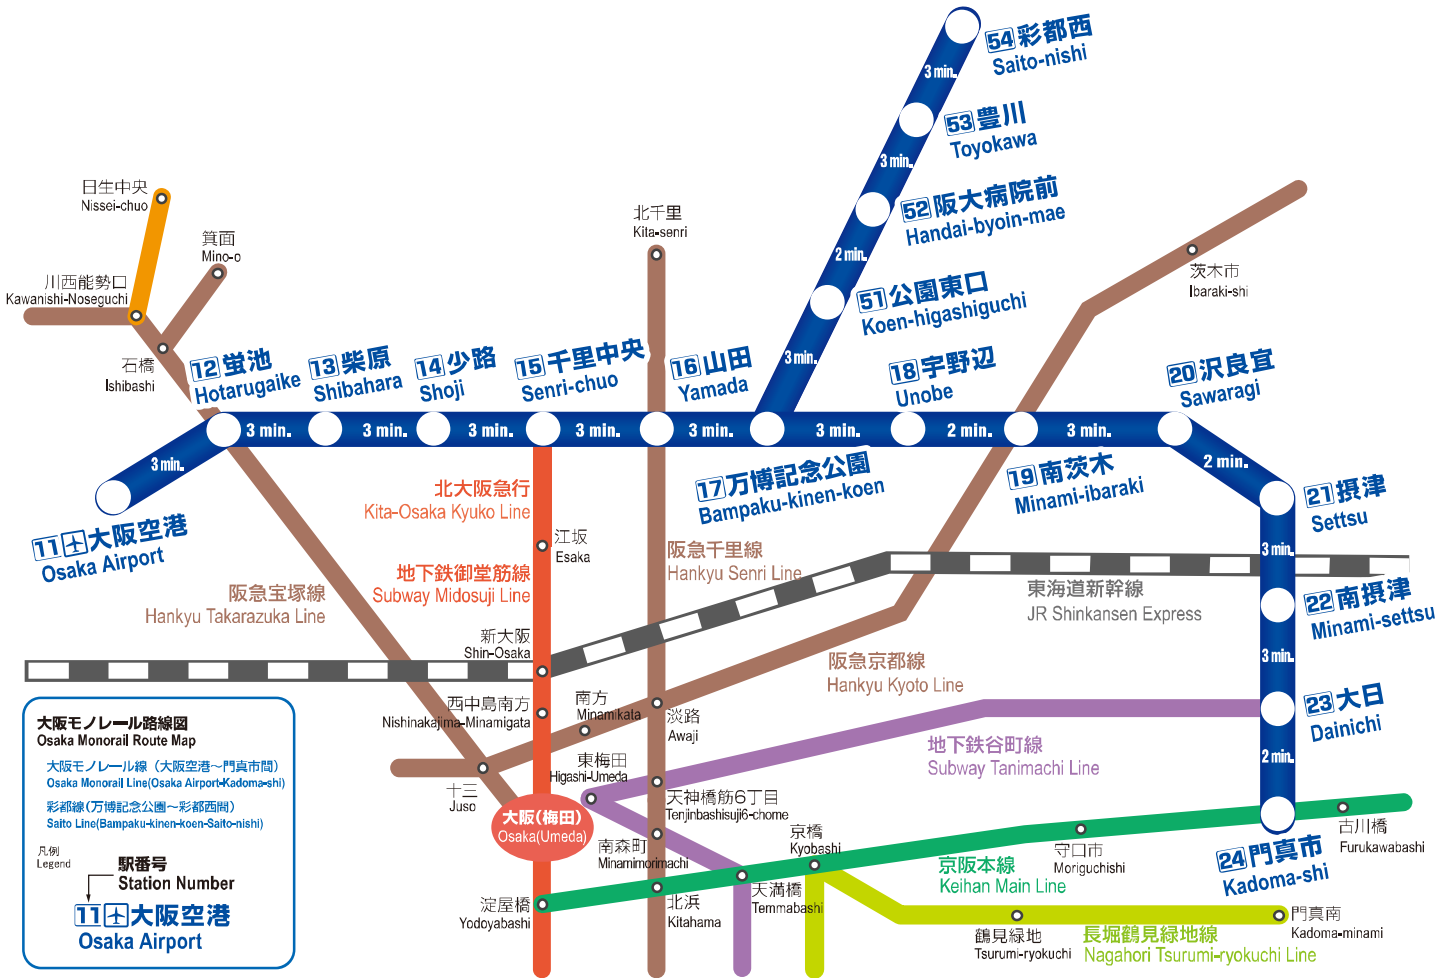

To USJ Universal City

Route 1 : Hankyu Line

Required Time: Approx. 1hour. Fare: ¥590

Route 2 : Subway

Required Time: Approx. 1hour 20 min. Fare: ¥850

* Fares are valid as of 03/19/2007. Fares are subject to change.