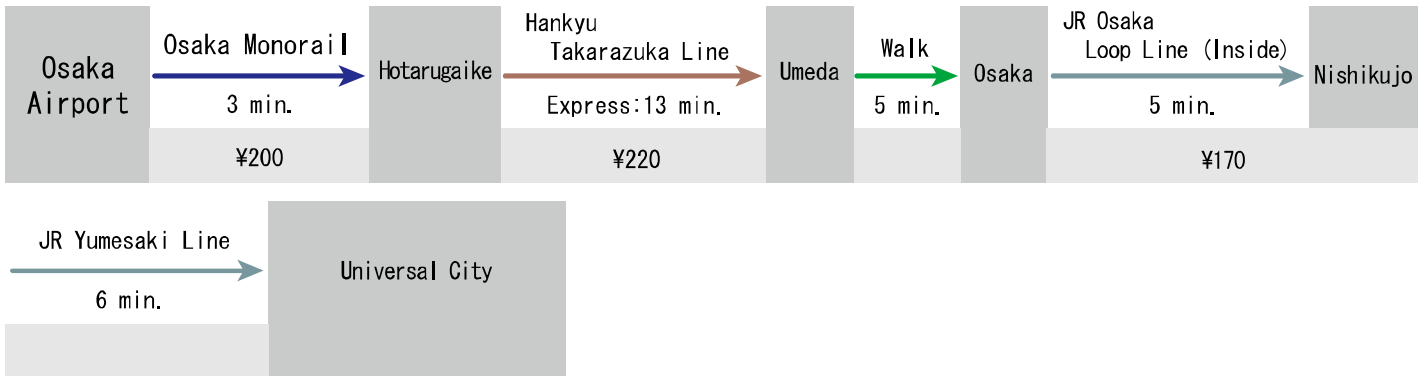

To USJ Universal City

Route 1 : Hankyu Line

Required Time: Approx. 1hour. Fare: ¥590

Route 2 : Subway

Required Time: Approx. 1hour 20 min. Fare: ¥850

* Fares are valid as of 03/19/2007. Fares are subject to change.