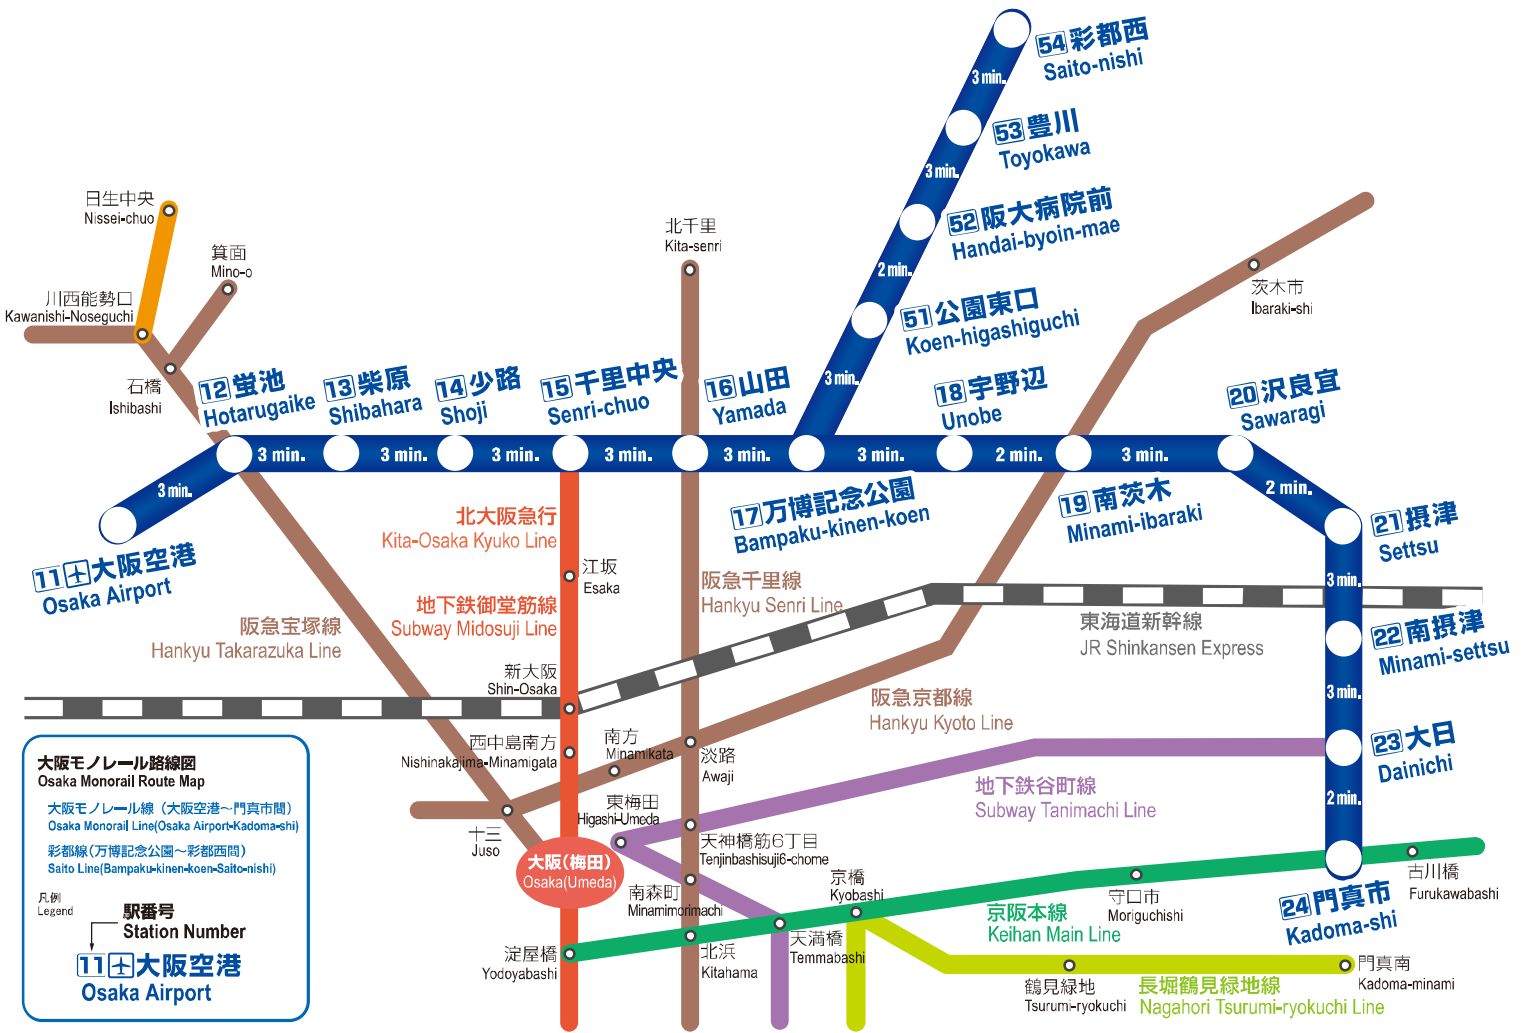

To Namba

■ Required Time: Approx. 58 min.

■ Fare: ¥710

Direct

* Fares are valid as of 03/19/2007. Fares are subject to change.