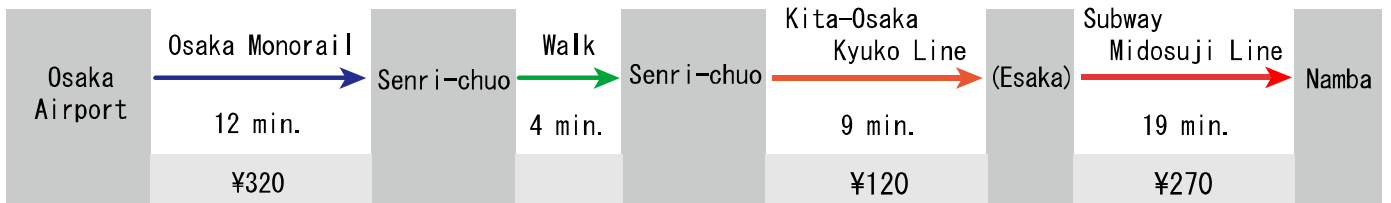

To Namba

■ Required Time: Approx. 58 min.

■ Fare: ¥710

Direct

* Fares are valid as of 03/19/2007. Fares are subject to change.